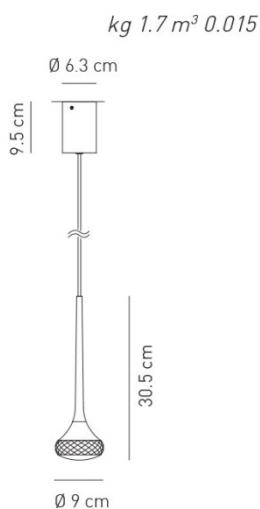

SP FAIRY

Design by Manuel Vivian

Collection consisting of recessed downlights, wall lamps, ceiling lamps and suspended lamps with chromed metal frame and glass diffuser. Available in several colours and sizes. Built-in (dimnable for some versions) LED light source.

Typology: suspended

Ratings

- Built in **LED** module
- CCT 2700 K
- Diffused light
- Surface installation over holes
- Supply voltage ~220-240V
- Switch mode: on-off
- Aluminum body, chrome

Product code composition

FAIRY / DRIVER INCLUDED

Type	Article	Colours	Finish	Source
SP	FAIRY X	CS crystal AM amber GR grey	CR chrome	LED 5,9W diffused beam - 2700K

IP20 CRI90 **LED** ~717 lm ~121 lm/W 100-240Vac
example composition code SP FAIRYX CS BR LED

Available colors

SPFAIRYX_ _ _ _ LED   CUSTOMER _____   NOTES _____

_____

NOTICE:
Luminous flux (lm) and efficacy (lm/W) for all built in LED luminaires is based on nominal ratings of the LED sources.
Technical data could be subject to alteration without notice. Axo Light does not provide legal guarantee for the accuracy of this data sheet.